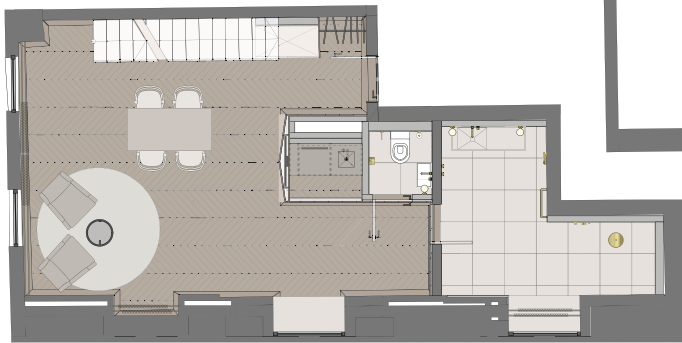

Maisonette Suite
ca. 59 sqm, max. 3 guests

Grain floor

»Getreideboden«

platzl.de

Grain floor

King-size bed 2.00 × 2.10 meters with two mattresses

Separate living and sleeping area on two floors

Seating arrangement, lounge and/or dining table

Maisonette Suite
Living & sleeping area, bathroom

At the
Pfister's home

Inner courtyard

Pfisterstrasse

N° 11
4.th Floor

Pfisterstrasse |
State Opera

N° 12
4.th Floor

Sparkassenstrasse