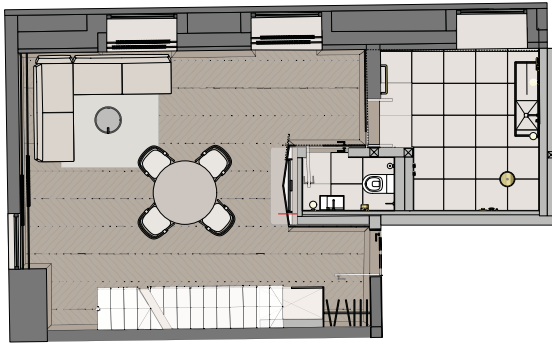

Maisonette Suite
ca. 59 sqm, max. 3 guests

Grain floor

»Getreideboden«

platzl.de

Grain floor

King-size bed 2.00 × 2.10 meters with two mattresses

Separate living and sleeping area on two floors

Seating arrangement, lounge and/or dining table

Maisonette Suite
Living & sleeping area, bathroom

At the
Pfister's home

Inner courtyard

Pfisterstrasse

N° 11
4.th Floor

Pfisterstrasse |
State Opera

N° 12
4.th Floor

Sparkassenstrasse