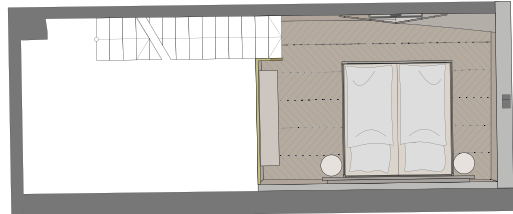

Maisonette Suite
ca. 59 sqm, max. 3 guests

Grain floor

»Getreideboden«

platzl.de

Grain floor

King-size bed 2.00 × 2.10 meters with two mattresses

Separate living and sleeping area on two floors

Seating arrangement, lounge and/or dining table

Maisonette Suite
Living & sleeping area, bathroom

At the
Pfister's home

Inner courtyard

Pfisterstrasse

N° 11
4.th Floor

Pfisterstrasse |
State Opera

N° 12
4.th Floor

Sparkassenstrasse